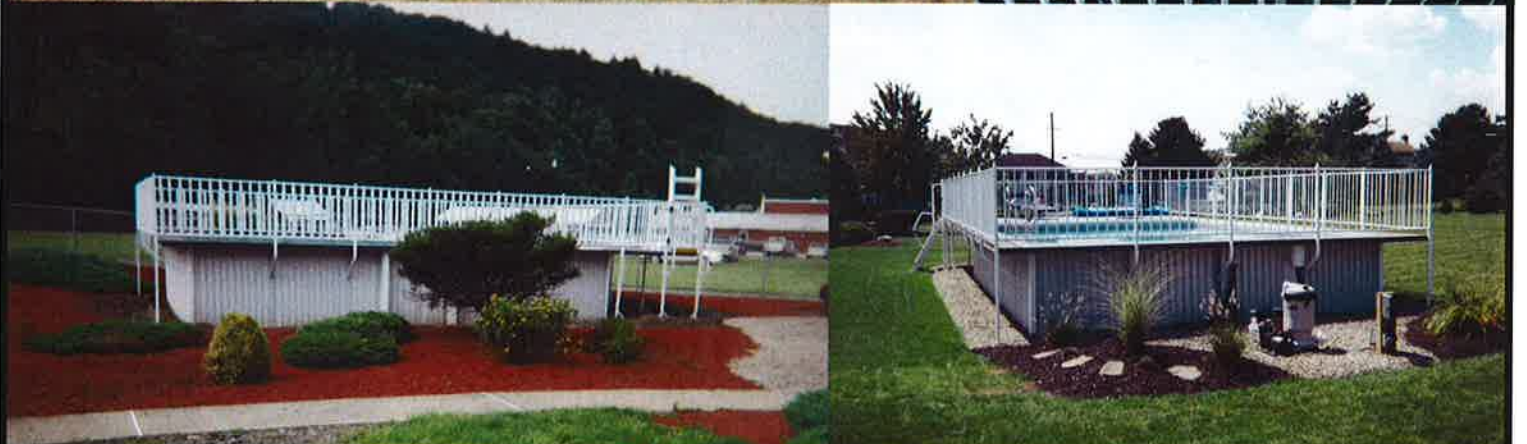

# *Outdoor Living at its Best*

*A Pool for Everyone in the Family*

*The Choice for Quality On-Ground Pools*

# The Finest Onground Pool Available

*Our Quality Onground Pools are the Right Choice for You.*

## *Our Rectangular Shape*

A rectangular pool gives you more freedom for lounging and watersports than other pools with similar water capacities. With 18" promenade decks standard on 3 sides and a massive 66" deep end deck, your Admiral's Walk pool offers plenty of decking for sunning and socializing when you are out of the water.